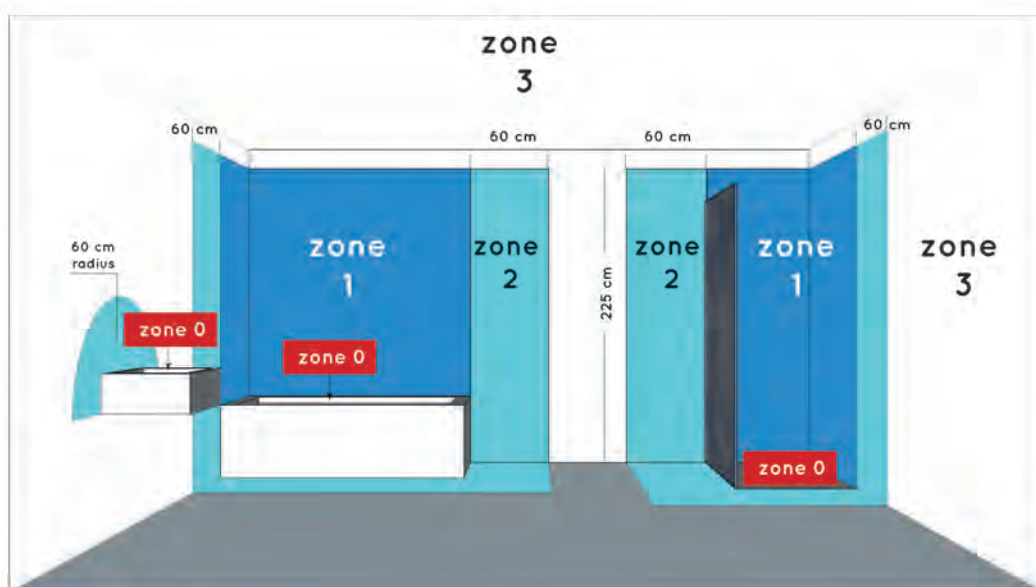

Installation of items in bathroom:

Product specifications

Dimmable : No
Light direction : Down Light
Adjustable in height : No
Directional : Not Directional
Cable : No
Cable length :-
Sensor : Without Sensor
Control : Light Switch Control
IP-Class : 21
Electric class : 1
Light source including ?: Yes
Lamp socket : LED
Light source number : 1
Power requirements : 220-240V~50Hz
Bulb type & maximum wattage : LED 8W