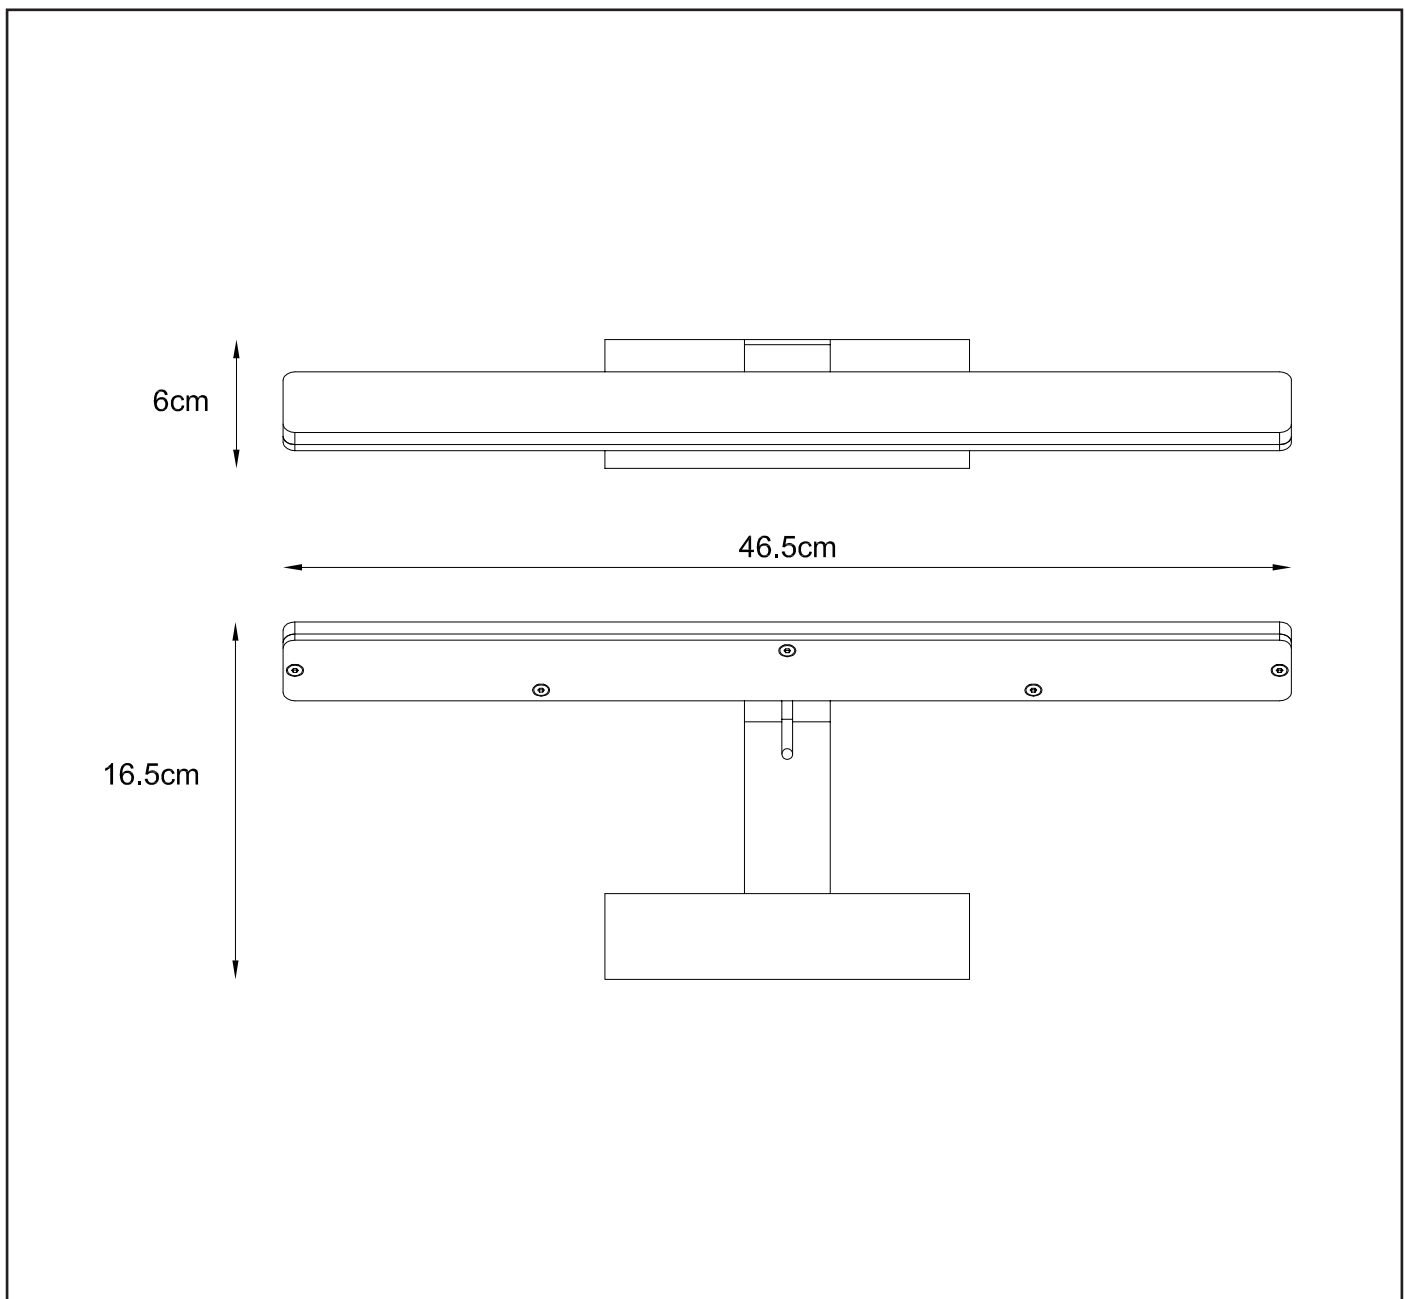

### General

**Dimensions LxWxH :** 46,5 cm x 6 cm x 16.5 cm  
**Height minimum :** 16.5 cm  
**Height maximum :** 16.5 cm  
**Dimensions shade LxWxH :-**  
**Main material :** Aluminium and Acrylic  
**Ceiling rose material :-**  
**Color :** Satin white  
**Style :** Modern  
**Shape :** Rectangle  
**Weight :** 0,9 kg  
**Warranty :** 3 years

### Product specifications

**Dimmable :** No  
**Light direction :** Down Light  
**Adjustable in height :** No  
**Directional :** Not Directional  
**Cable :** No  
**Cable length :-**  
**Sensor :** Without Sensor  
**Control :** Light Switch Control  
**IP-Class :** 21  
**Electric class :** 1  
**Light source including ?:** Yes  
**Lamp socket :** LED  
**Light source number :** 1  
**Power requirements :** 220-240V~50Hz  
**Bulb type & maximum wattage :** LED 8W

## BETHAN

Item number : 48200/08/31

EAN code : 5411212480002

For more specifications, dimensions please visit  
[www.lucide.com](http://www.lucide.com)